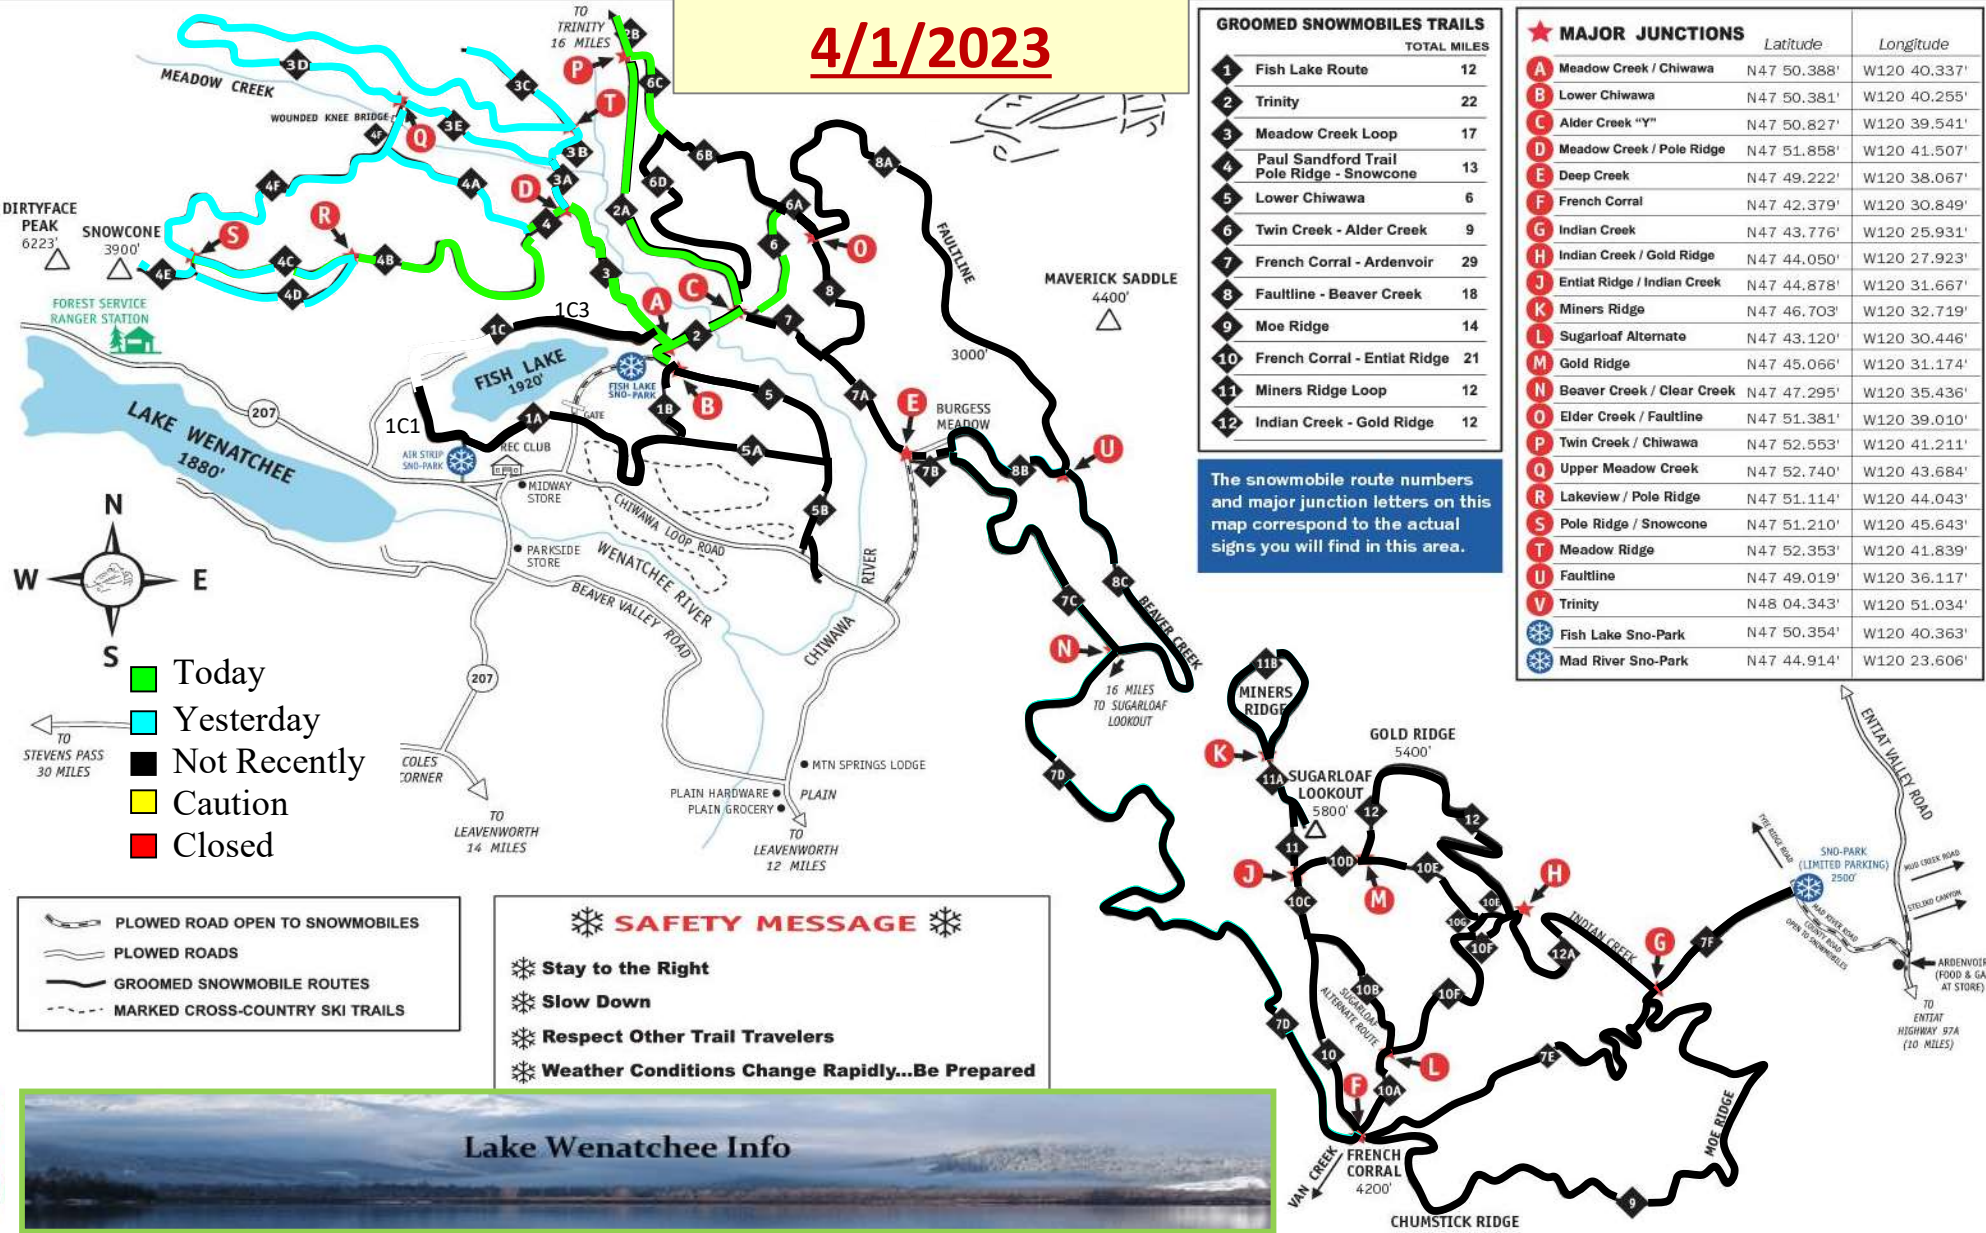

## Blue routes groomed March 29th

**4/1/2023**

### GROOMED SNOWMOBILE TRAILS

	TOTAL MILES
1 Fish Lake Route	12
2 Trinity	22
3 Meadow Creek Loop	17
4 Paul Sanford Trail Pole Ridge - Snowcone	13
5 Lower Chiwawa	6
6 Twin Creek - Alder Creek	9
7 French Corral - Ardenvoir	29
8 Faultline - Beaver Creek	18
9 Moe Ridge	14
10 French Corral - Entiat Ridge	21
11 Miners Ridge Loop	12
12 Indian Creek - Gold Ridge	12

The snowmobile route numbers and major junction letters on this map correspond to the actual signs you will find in this area.

### Lake Wenatchee Info